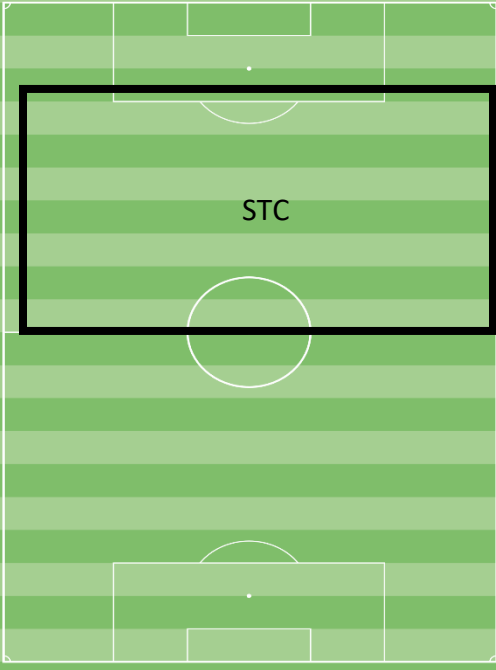

STC

Container

Parking Lot

G2006 U17 Black
Kate

B2009 U14 Black
Kurt

G2007 Red
Boyd

B2010 U13 Red
Brad

G2009 U14 Black
Monica