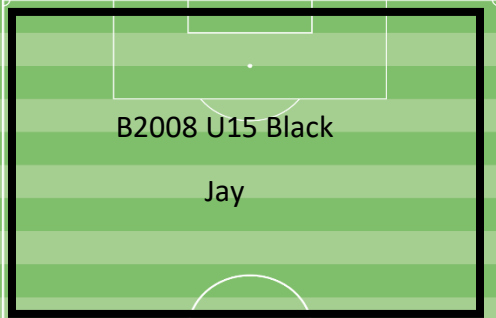

Rock Depot

G2004-05 U19

James

STC

Container

Parking Lot

G2006 U17 Black  
Kate

B2009 U14 Black  
Kurt

G2007 Red  
Boyd

B2010 U13 Red  
Brad

G2009 U14 Black  
Monica

Wednesday 5:30-7

Rock Depot

Container

Parking Lot

Wednesday 7-8:30PM