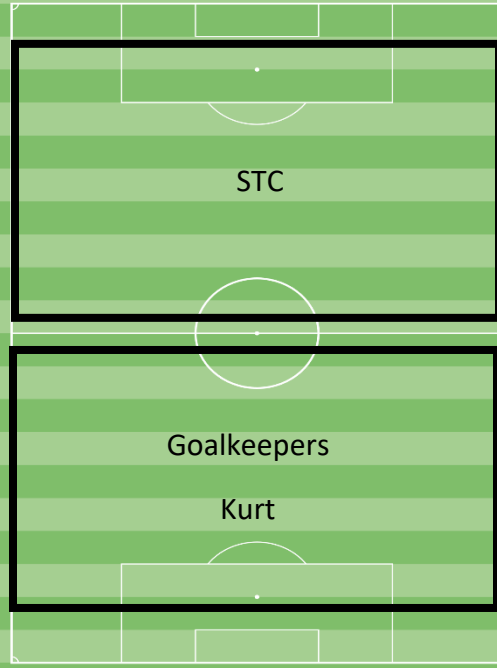

Monday 7-8:30pm

@RAC

Rock Depot

B2005 Black Khristian

B2007 Rob K

Container

Parking Lot