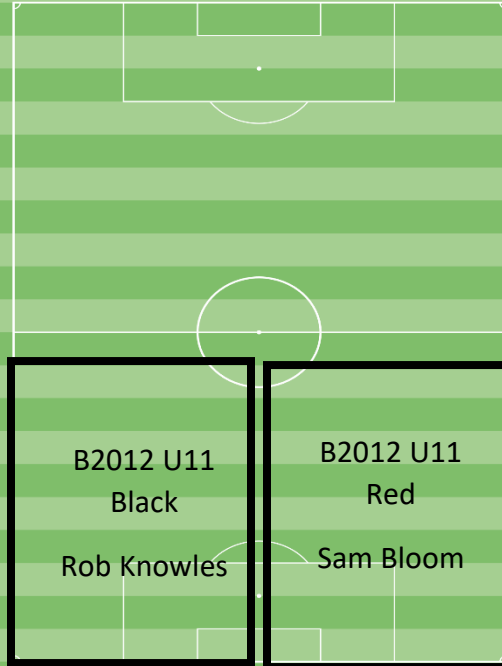

Wednesday 5:30-7

Rock Depot

Container