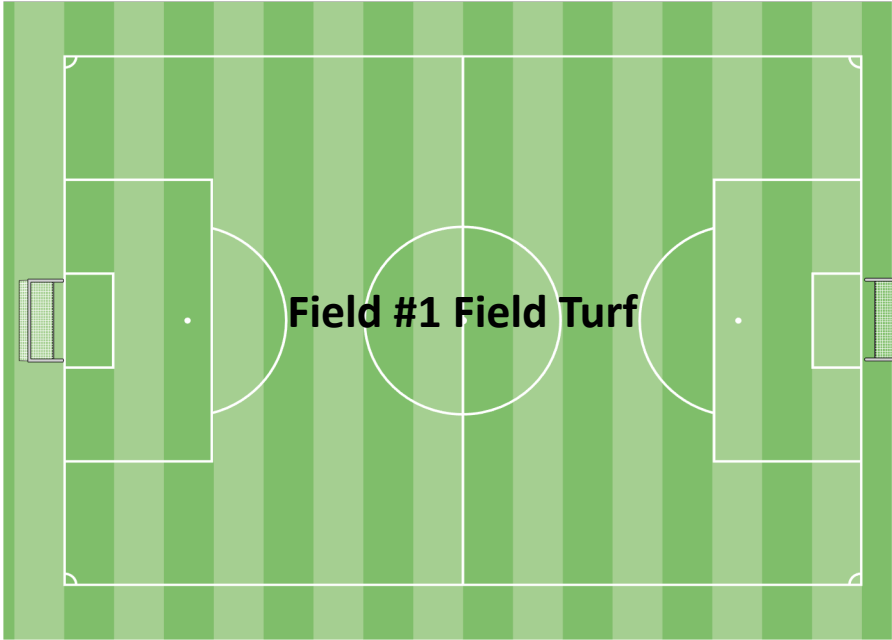

CAPITAL HIGH SCHOOL

PARKING LOT

EXIT ENTER

Hand
Sanitizer

← Staircase

AWAY TEAM

HOME TEAM

PARKING LOT

A reminder regarding Coaches, Players and Spectators:

- Coaches, Players and Team Manager on the side with the AR and Spectators on the side without the AR
- Coaches and Players 6-10 feet from the touchline.
- **Do not use the bleachers at Capital High School**